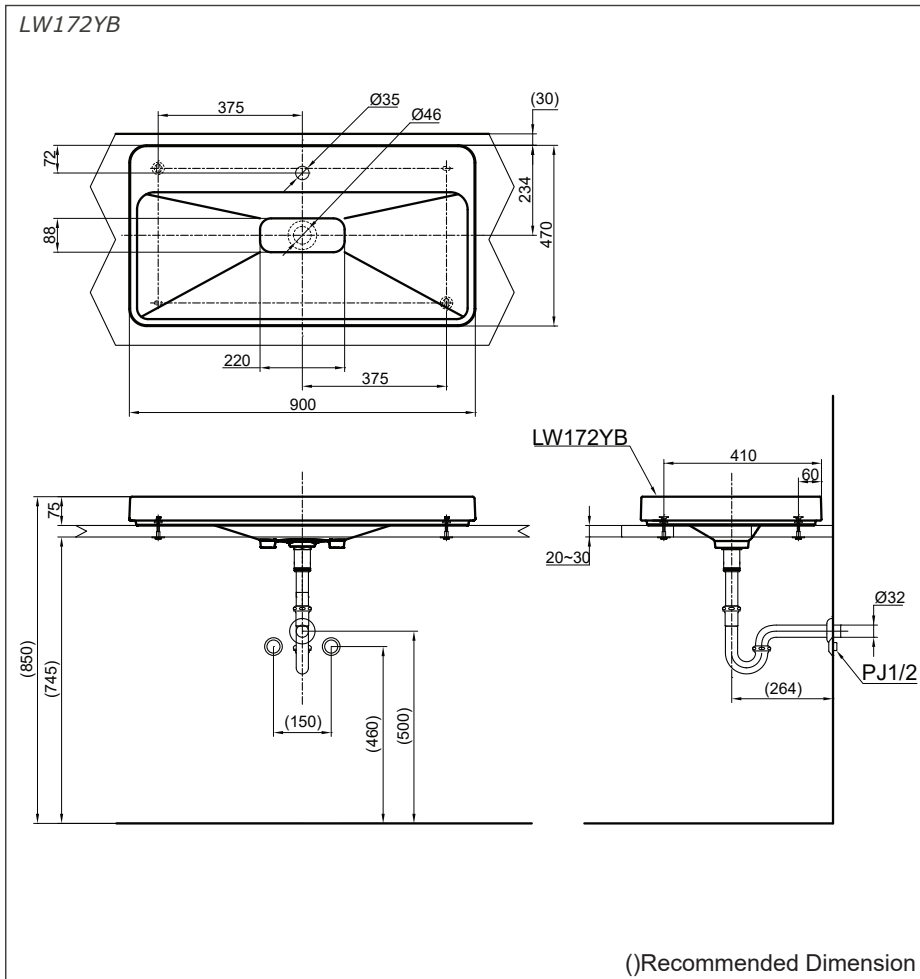

Features

- Stylish design for Renesse Suite
- CeFiONtect Technology: super smooth, ion barrier glazing for a clean lavatory

Specifications

Size : 900W x 470D x 75H mm
Material : Ceramic

TOTO
GREEN
CHALLENGE

Parts description

Faucet not included

- **LW172YB**
Console Lavatory
w/ slotted waste drainer

Basin waste plate included

Colors

White (cefiontect)

Please consult a TOTO representative for details